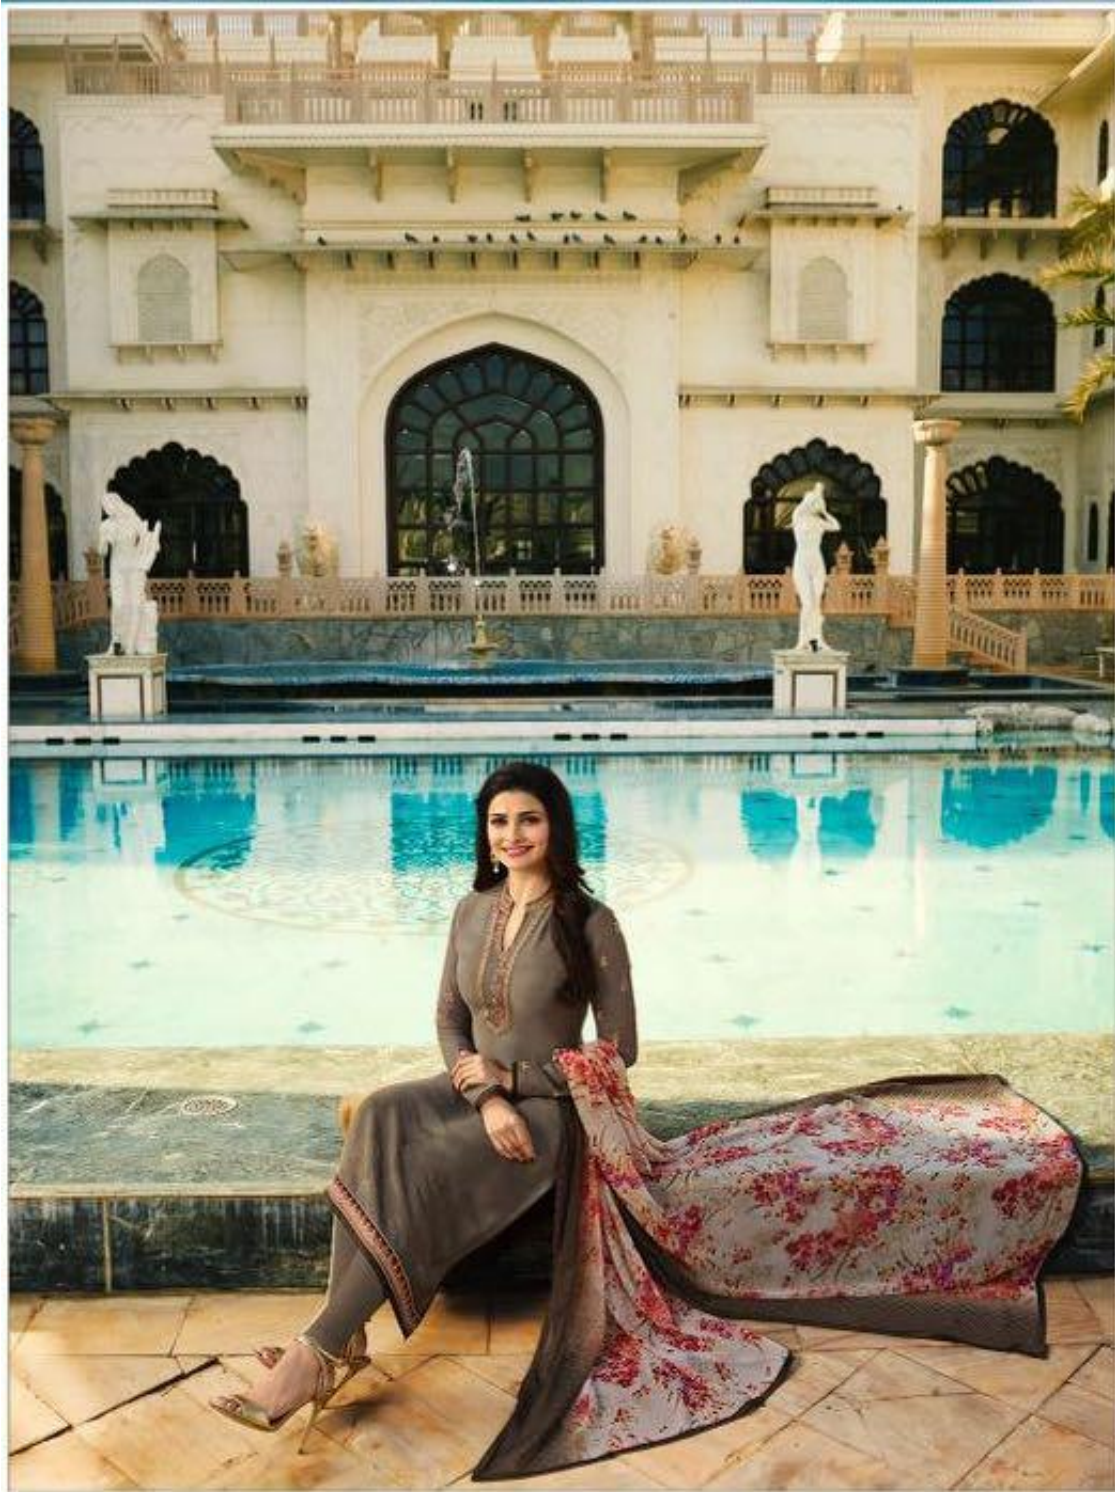

WHOLESALE SALWAR KAMEEZ SILKINA P-12 FRENCH CREPE DESIGNER SUIT (7)